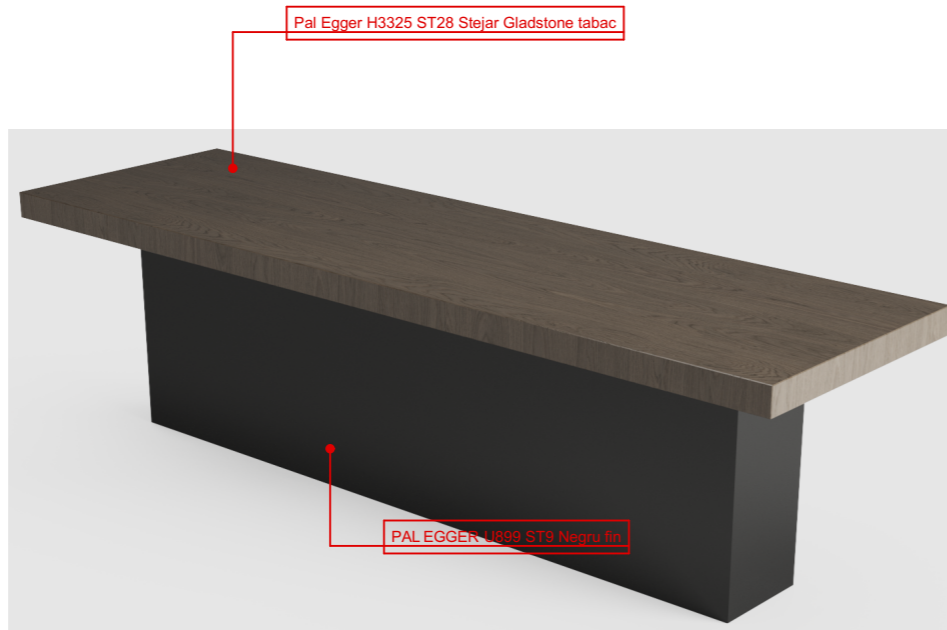

- PAL EGGER Pal Egger H3325 ST28 Stejar Gladstone tabac
- PAL EGGER U899 ST9 Negru fin